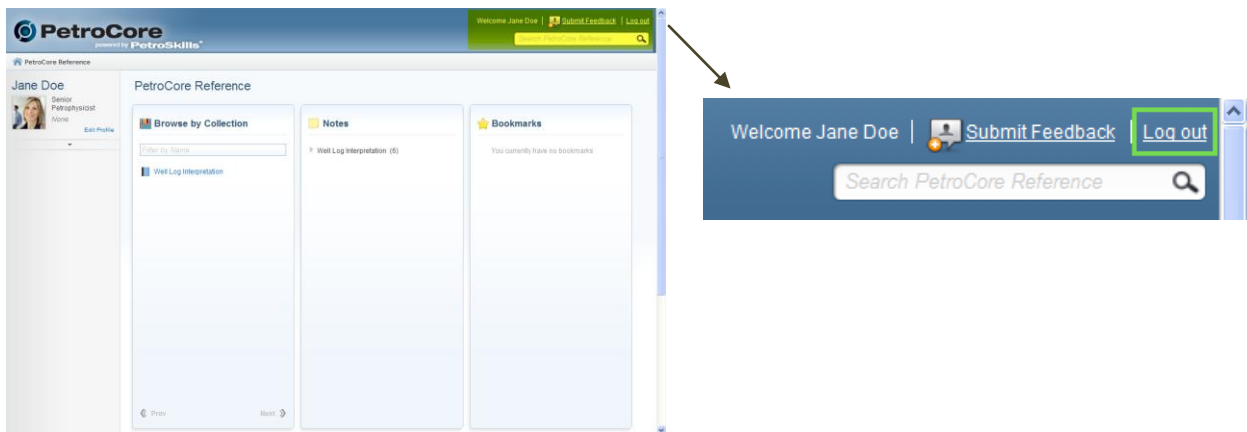

Logging Out

You can log out of the PetroCore Reference from any page. Be sure to make any notes or bookmarks on your current page if you want to come back to it easily. All notes and bookmarks are saved automatically.

Note: Always log out, instead of just closing your browser window when you are finished using PetroCore Reference. This will log you out properly and prevent anyone from tampering with your account.

To log out of PetroCore Reference:

1. 1 Click on the **Log out** link, located at the upper-hand corner of your screen.

You are now logged out of PetroCore Reference.